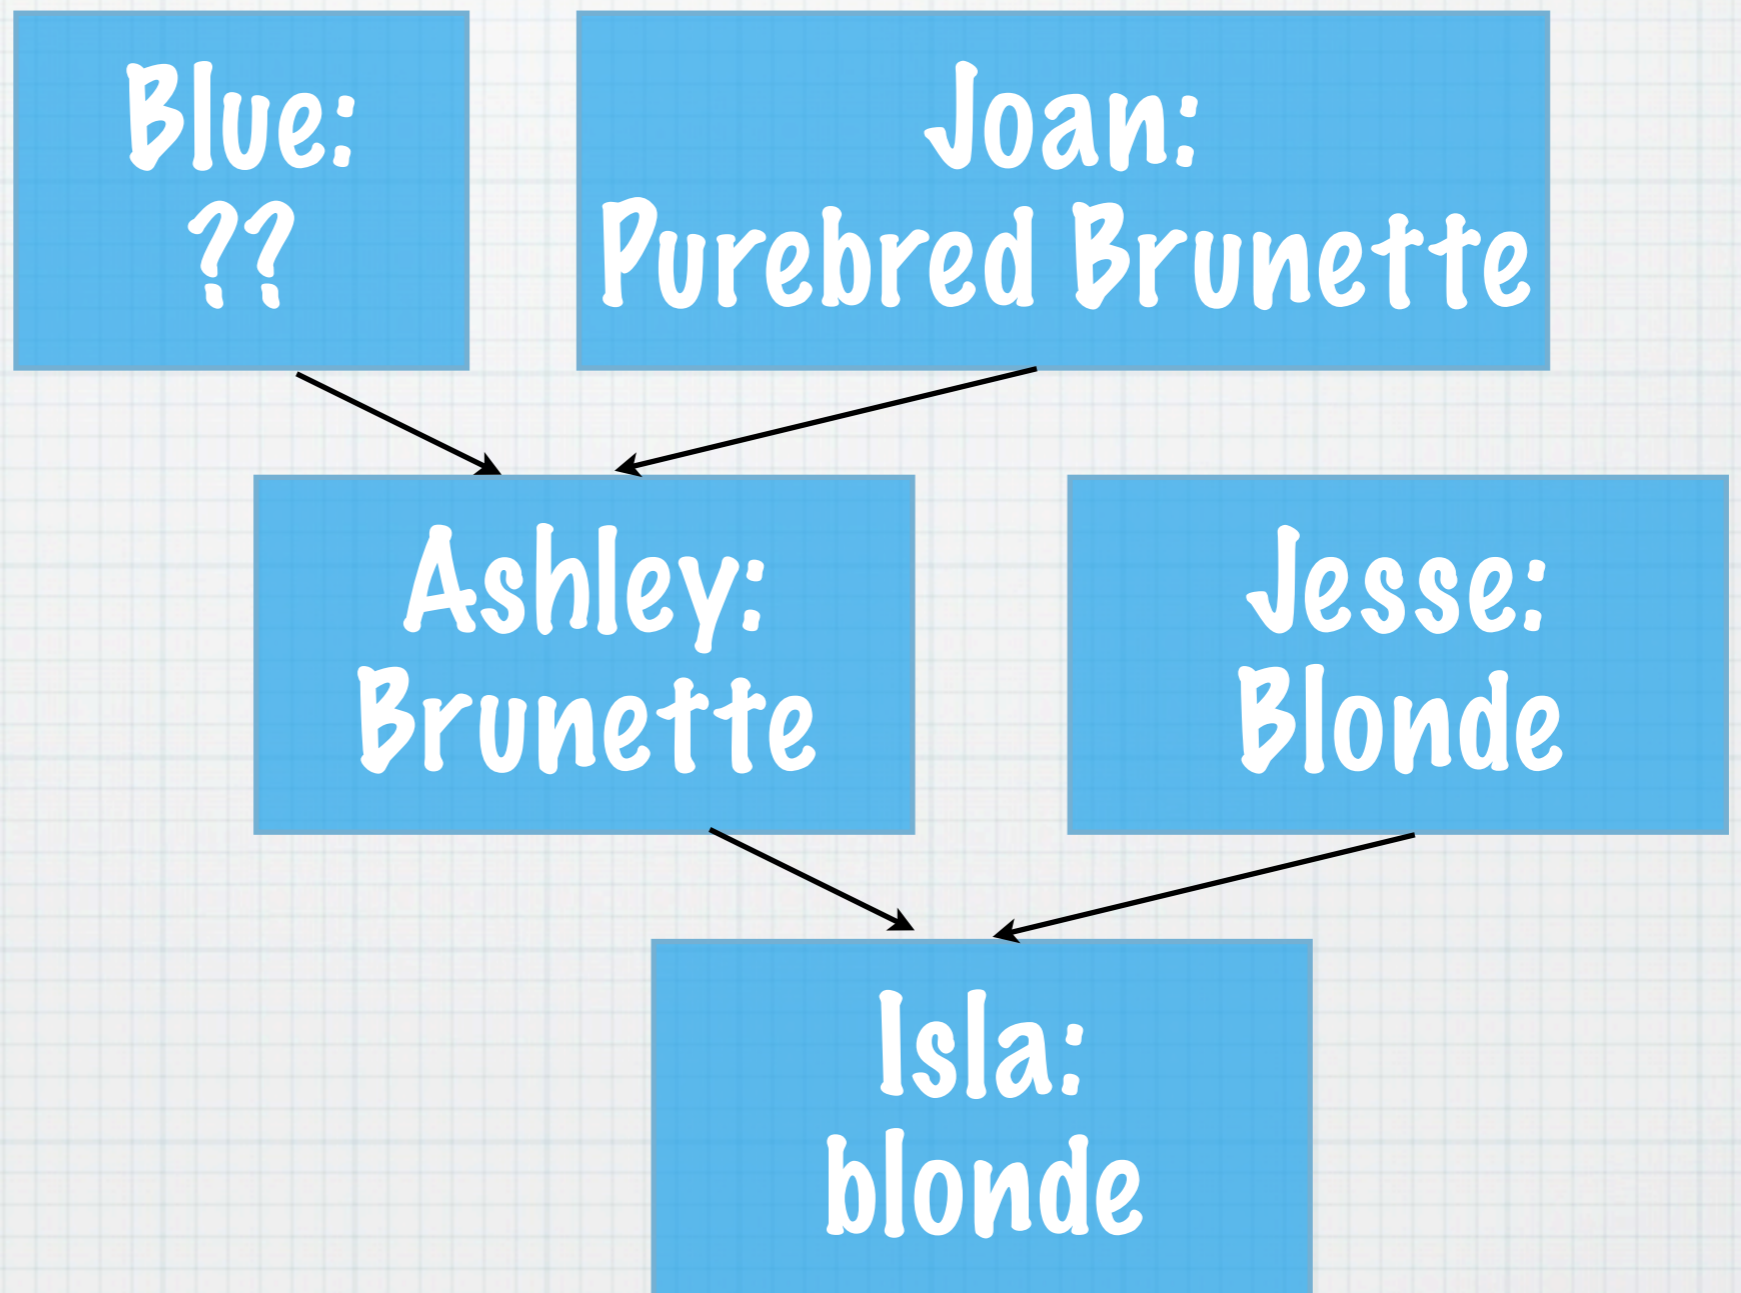

The Griffins

A real life story of genetic inheritance

Meet Isla . . .

Blonde

Meet Isla . . .

Meet Isla's Parents . . .

Brunette

Blonde

Meet Isla's Parents . . .

Joan . . . who comes from a lineage of **ONLY** brunettes - they consider themselves purebreds

Meet Isla's Grandparents . . .

Joan . . . who comes from a lineage of **ONLY** brunettes - they consider themselves purebreds

Meet Isla's Grandparents . . .

Isla's Family Tree

Isla's Family Tree

Blue:
??

Joan:
Purebred Brunette

Ashley:
Brunette

Jesse:
Blonde

QUESTION: WHAT
COLOUR WAS
BLUE'S HAIR???

Isla:
blonde